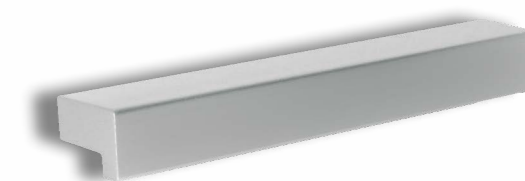

4508

RAIL HANDLE # 4508

Material: Aluminium

Dimensions: Overall size: 45 mm 96 mm 128 mm 160 mm
Size c/c: 32 mm 64 mm 96 mm 128 mm
Height: 18 mm 18 mm 18 mm 18 mm

Finish:	Aluminium	Anodized	#17.02.015	#17.02.020	#17.02.025	#17.02.027

Screws: No screws

Packing: 640 pcs 480 pcs 320 pcs 240 pcs

Other colours on request
Minimum 3 export cartons