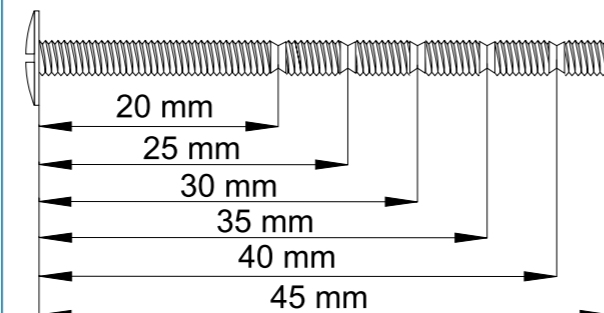

M4 X 38 mm	BZP	17.84.115
------------	-----	-----------

M4 X 40 mm	BZP	17.84.116
------------	-----	-----------

M4 X 25 mm	BZP	12.13.000
------------	-----	-----------

M4 to 45 mm	BZP	17.84.110
-------------	-----	-----------

Machine screws

Hangerbolt

Multi-size screw

The technical descriptions and dimensions in this catalogue, also those with the photographs and drawings, are not binding. We reserve the right to make design improvements.