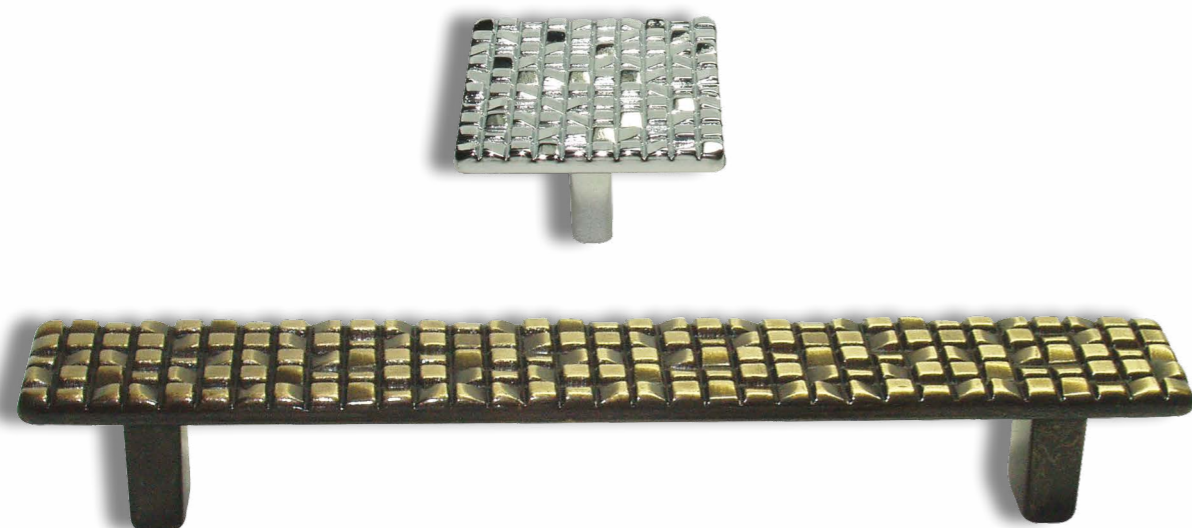

Screws: No screws
 Packing: 50 pcs

KNOB SQUARE # POMPEI

Overall size: 35 x 35 mm
 Height: 25 mm

Material:	Finish:	Item No.:
Zamak	Iron	Antique #17.04.660
Zamak	Bronze	Mat #17.04.661

Screws: No screws
 Packing: 50 pcs

ETNA

BAR HANDLE # ETNA

Overall size: 25 x 165 mm
 Size c/c: **128 mm**
 Height: 25 mm

Material:	Finish:	Item No.:
Zamak	Bronze Antique	#17.04.620
Zamak	Iron Polished	#17.04.621
Zamak	Chrome Polished	#17.04.622
Zamak	Aluminium Plated	#17.04.623