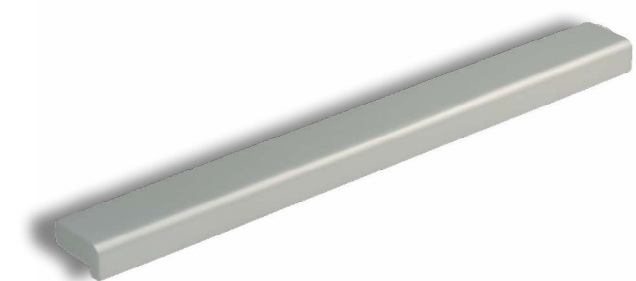

4509

RAIL HANDLE # 4509

Material: Aluminium

Dimensions: Overall size: 185 mm
Size c/c: 160 mm
Height: 19 mm

Finish:	Aluminium anodized	#17.02.030

Screws: No screws

Packing: 200 pcs

Other colours on request
Minimum 3 export cartons