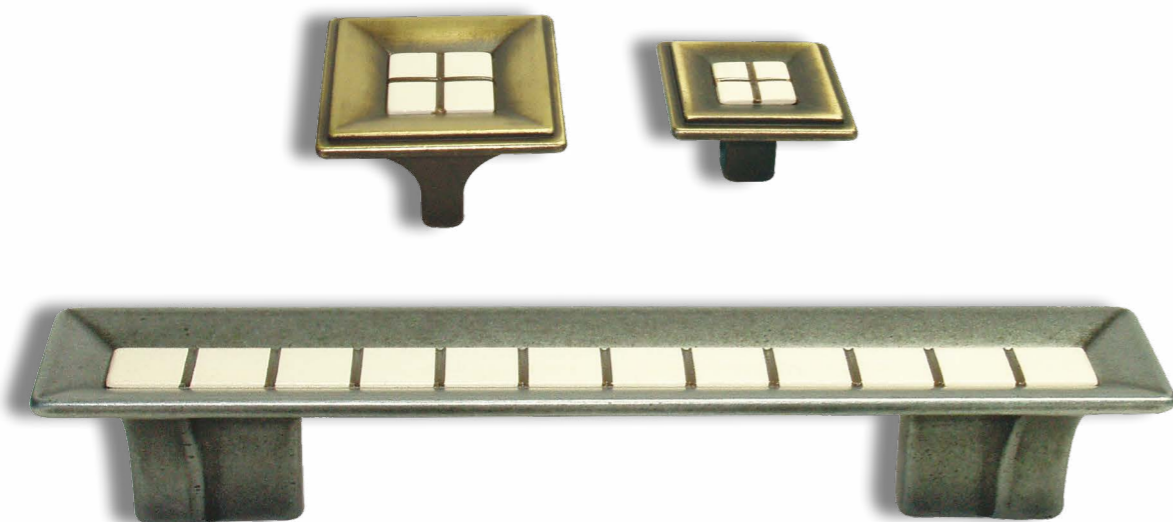

Screws: M4 x 25 mm, Bronze Pl.
 Packing: 300 pcs

30.368

ANTIQUER PULL # 30.368

Material: Zamak
 Dimensions: Overall size: 93 mm
 Size c/c: 64 mm
 Height: 62 mm

Finish:	Bronze plated	Antique	#17.23.011

Screws: No screws

Packing: 300 pcs

6320

FLUSH HANDLE # 6320

Material: Zamak
 Dimensions: Overall size: 50 x 75 mm
 Size c/c: 64 mm
 Height: 8 mm

Finish:	Bronze plated	Antique	#17.86.755

Screws: No screws

Packing: 150 pcs

Other colours on request
 Minimum 3 export cartons

VESUVIO

BAR HANDLE # VESUVIO

Overall size: 30 x 160 mm
 Size c/c: 128 mm
 Height: 26 mm

Material:	Finish:	Item No.:
Zamak	Iron	Antique #17.04.670
Zamak	Bronze	Mat #17.04.671

Screws: No screws
 Packing: 50 pcs