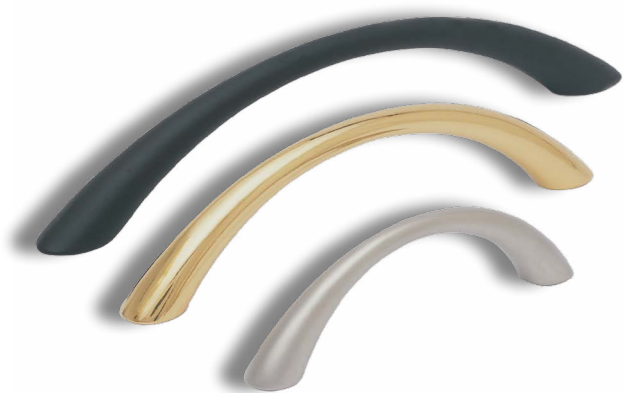

2015

BOW HANDLE # 2015

Material: Zamak

Dimensions: Overall size: 155 mm
Size c/c: **128 mm**
Height: 28 mm

Finish:	Chrome plated	Bright	#17.23.402
	Nickel plated	Mat	#17.23.400
	Nickel plated	Pearl	#17.23.403

Screws: No screws

Packing: 320 pcs

2028

BOW HANDLE # 2028

Material: Zamak

Dimensions: Overall size: 133 mm 168 mm
Size c/c: **96 mm 128 mm**
Height: 27 mm 30 mm

Finish:	Nickel plated	Mat	#17.23.415	#17.23.416
	Chrome plated	Mat	#17.23.418	#17.23.419

Screws: No screws

Packing: 240 pcs 160 pcs

2033

BOW HANDLE # 2033

Material: Zamak

Dimensions: Overall size: 72 mm 113 mm 148 mm 275 mm
 Size c/c: 64 mm 96 mm 128 mm 224 mm
 Height: 23 mm 27 mm 28 mm 35 mm

Finish:	Chrome plated	Bright	#17.23.200	#17.23.210	#17.23.216	#17.23.422
	Nickel plated	Mat	#17.23.201	#17.23.211	#17.23.218	#17.23.428
	Gold plated	18 K	#17.23.203	#17.23.213	#17.23.215	
	Black	Mat	#17.23.204	#17.23.214	#17.23.217	
	Black	Chrome	#17.23.202	#17.23.212		

Screws: No screws

Packing: 600 pcs 320 pcs 240 pcs 120 pcs

2057

BOW HANDLE # 2057

Material: Zamak

Dimensions: Overall size: 70 mm 105 mm 137 mm
 Size c/c: 64 mm 96 mm 128 mm
 Height: 30 mm 30 mm 35 mm

Finish:	Chrome plated	Bright	#17.23.445		
	Nickel plated	Mat	#17.23.452	#17.23.453	#17.23.454
	Gold plated	18 K	#17.23.449	#17.23.450	#17.23.451