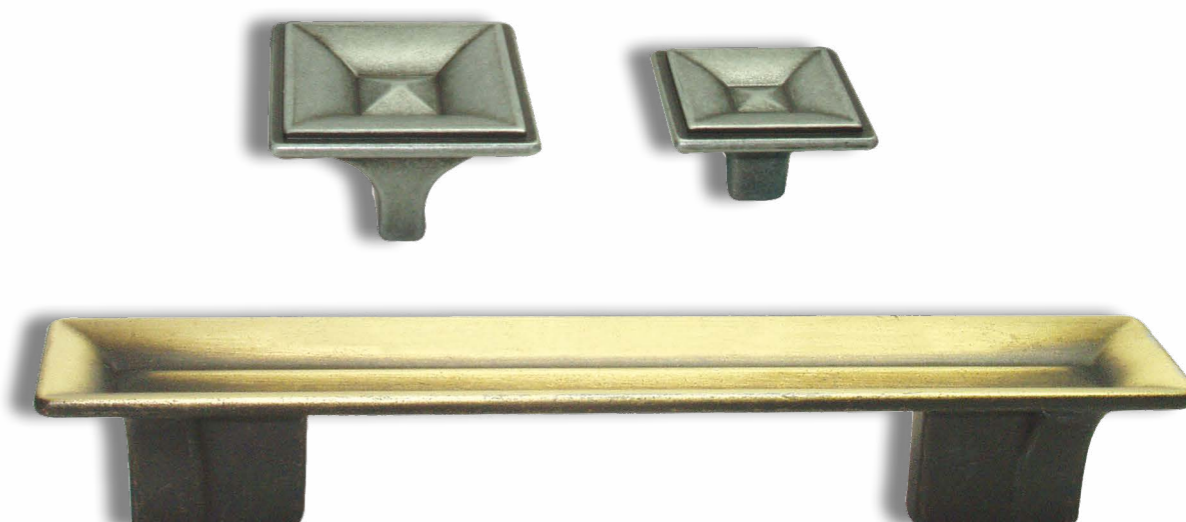

VESUVIO

BAR HANDLE # VESUVIO

Overall size: 30 x 160 mm
 Size c/c: 128 mm
 Height: 26 mm

Material:	Finish:	Item No.:
Zamak	Iron	Antique #17.04.670
Zamak	Bronze	Mat #17.04.671

Screws: No screws
 Packing: 50 pcs

KNOB SQUARE # VESUVIO

Overall size: 45 x 45 mm
 Size c/c: 32 mm
 Height: 21 mm

Material:	Finish:	Item No.:
Zamak	Iron	Antique #17.04.675
Zamak	Bronze	Mat #17.04.676

Screws: No screws
 Packing: 50 pcs

KNOB SQUARE # VESUVIO

Overall size: 35 x 35 mm
 Height: 25 mm

Material:	Finish:	Item No.:
Zamak	Iron	Antique #17.04.680
Zamak	Bronze	Mat #17.04.681

Screws: No screws
 Packing: 50 pcs

POMPEI

BAR HANDLE # POMPEI

Overall size: 30 x 160 mm
 Size c/c: 128 mm
 Height: 26 mm