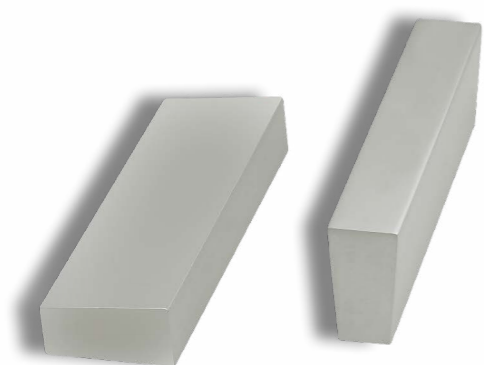

4510

RAIL HANDLE # 4510

Material: Zamak
Dimensions: Overall size: 52 mm
Size c/c: 32 mm
Height: 18 mm

Finish:	Aluminium anodized	#17.02.040

Screws: No screws

Packing: 1000 pcs

Other colours on request
Minimum 3 export cartons