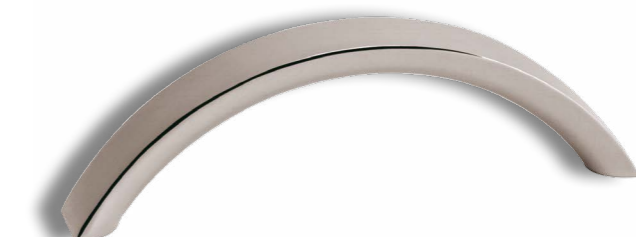

Screws: No screws

Packing: 600 pcs 320 pcs 240 pcs 120 pcs

2057

BOW HANDLE # 2057

Material: Zamak

Dimensions: Overall size: 70 mm 105 mm 137 mm
 Size c/c: 64 mm 96 mm 128 mm
 Height: 30 mm 30 mm 35 mm

Finish:	Chrome plated	Bright	#17.23.445		
	Nickel plated	Mat	#17.23.452	#17.23.453	#17.23.454
	Gold plated	18 K	#17.23.449	#17.23.450	#17.23.451

Screws: No screws

Packing: 600 pcs 480 pcs 320 pcs

2043

BOW HANDLE # 2043

Material: Zamak

Dimensions: Overall size: 119 mm 155 mm
 Size c/c: 96 mm 128 mm
 Height: 25 mm 28 mm

Finish:	Chrome plated	Bright	#17.23.432	#17.23.442
	Nickel plated	Mat	#17.23.430	#17.23.440
	Gold plated	18 K	#17.23.431	#17.23.441
	Stainless steel	Look	#17.23.433	#17.23.443

Screws: No screws

Packing: 320 pcs 320 pcs

2060

BOW HANDLE # 2060

Material: Zamak

Dimensions: Overall size: 108 mm 145 mm
 Size c/c: 96 mm 128 mm
 Height: 34 mm 30 mm

Finish:	Chrome plated	Bright	#17.23.462	#17.23.472
	Nickel plated	Mat		#17.23.470
	Gold plated	18 K	#17.23.461	#17.23.471
	Stainless steel	Look	#17.23.463	#17.23.473
	Nickel plated	Pearl	#17.23.464	#17.23.474