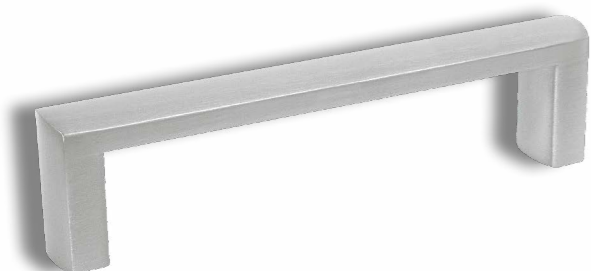

23335

D- HANDLE # 23335

Material: Zamak

Dimensions: Overall size: 106 mm 138 mm
Size c/c: 96 mm 128 mm
Height: 27 mm 27 mm

Finish:	Stainless steel	Look	#17.01.880	#17.01.885

Screws: No screws

Packing: 240 pcs 160 pcs